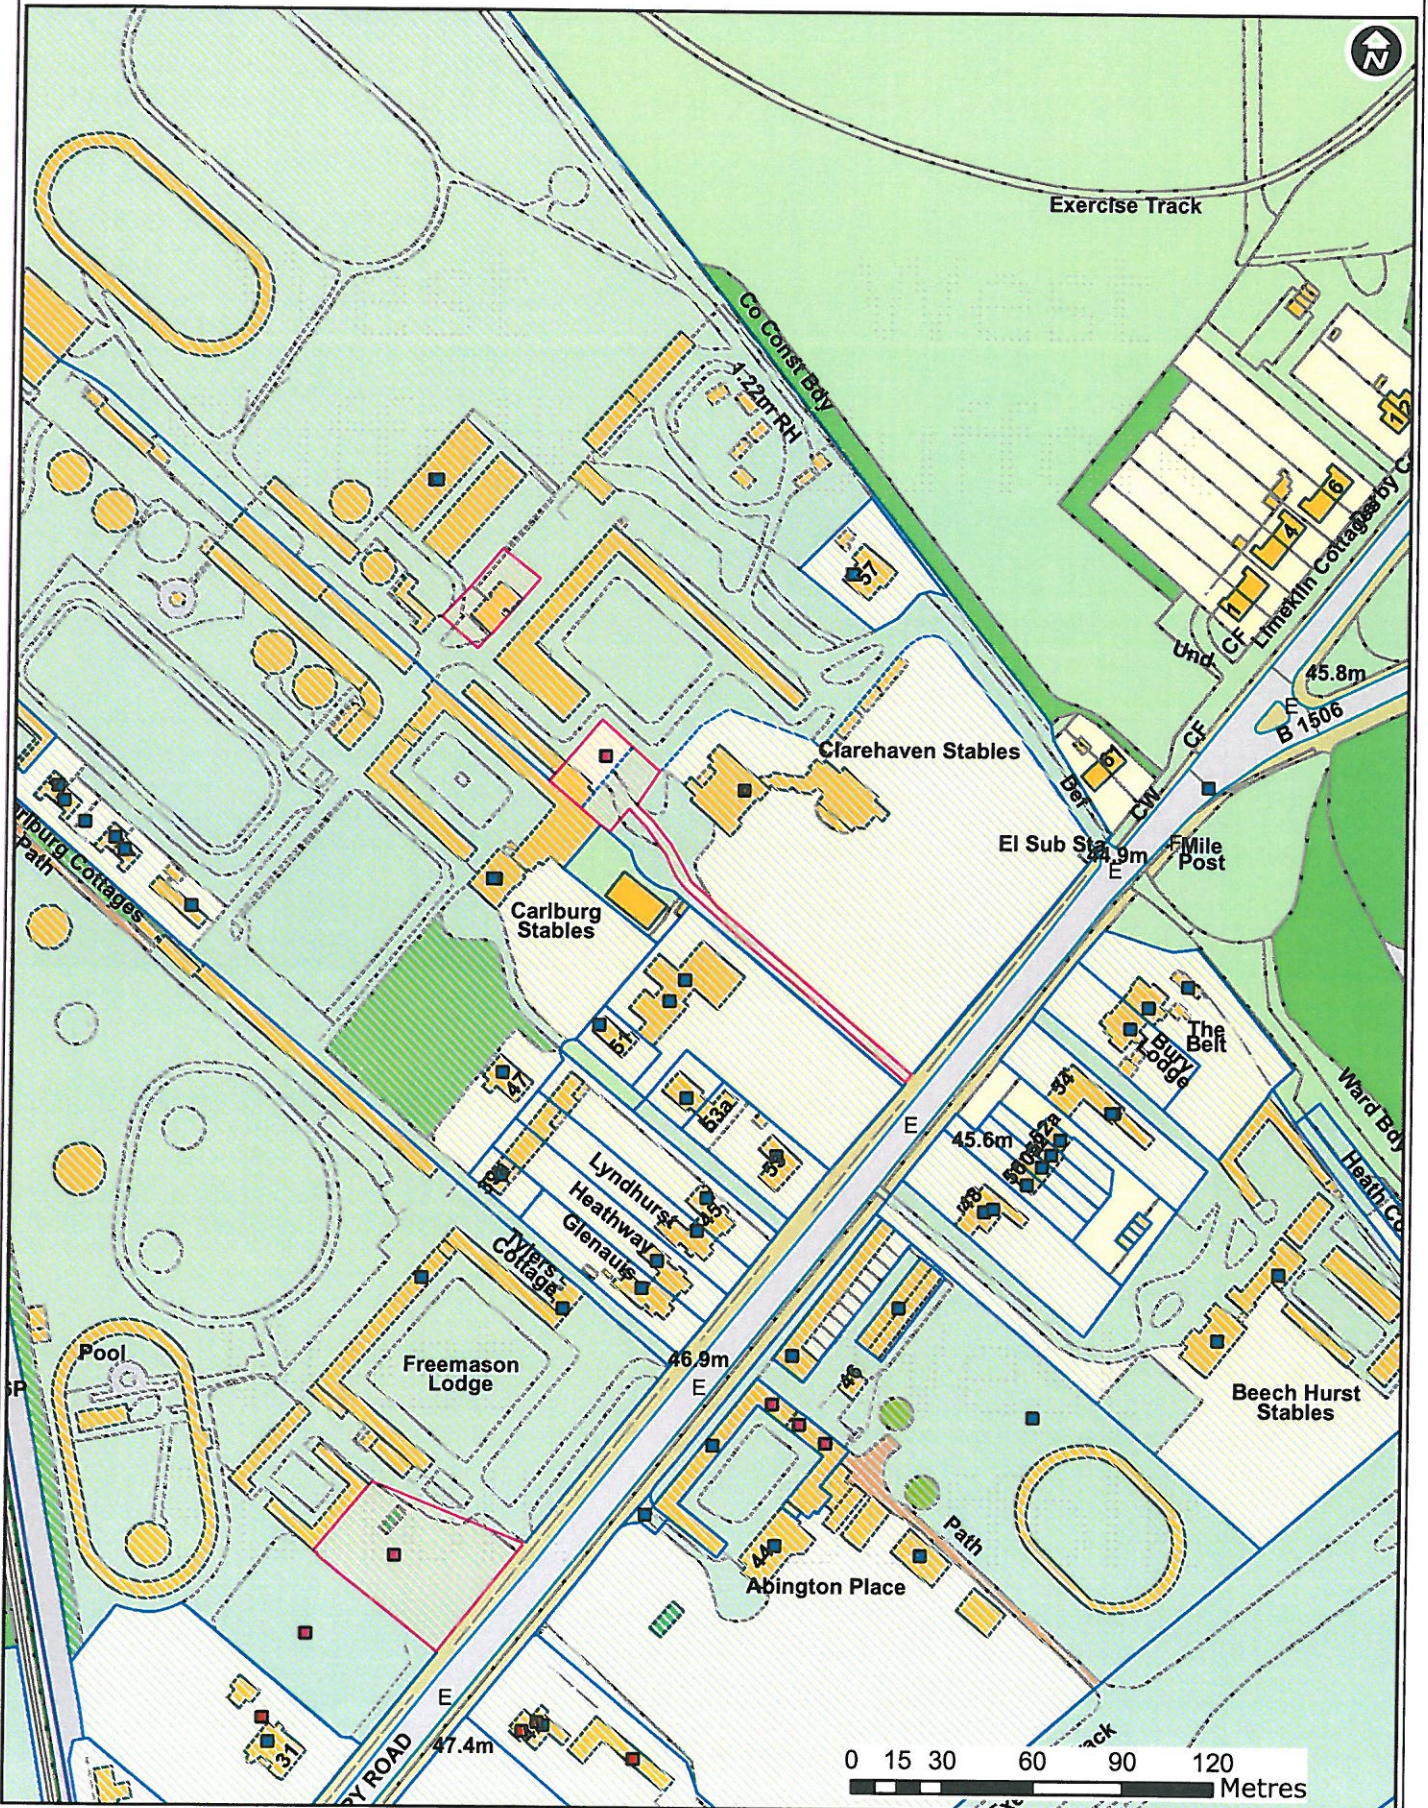

DC.15.0436.FUL

Clarehaven, 57 Bury Road, Newmarket

Forest Heath • St Edmundsbury

**West Suffolk**  
working together

© Crown Copyright and database rights 2015 Ordnance Survey 100019675/100023282. You are not permitted to copy, sub-license, distribute or sell any of this data to third parties in any form. Use of this data is subject to terms and conditions. See [www.westsuffolk.gov.uk/disclaimer.cfm](http://www.westsuffolk.gov.uk/disclaimer.cfm).

**Scale:** 1:2,500  
**Date:** 19/03/2015